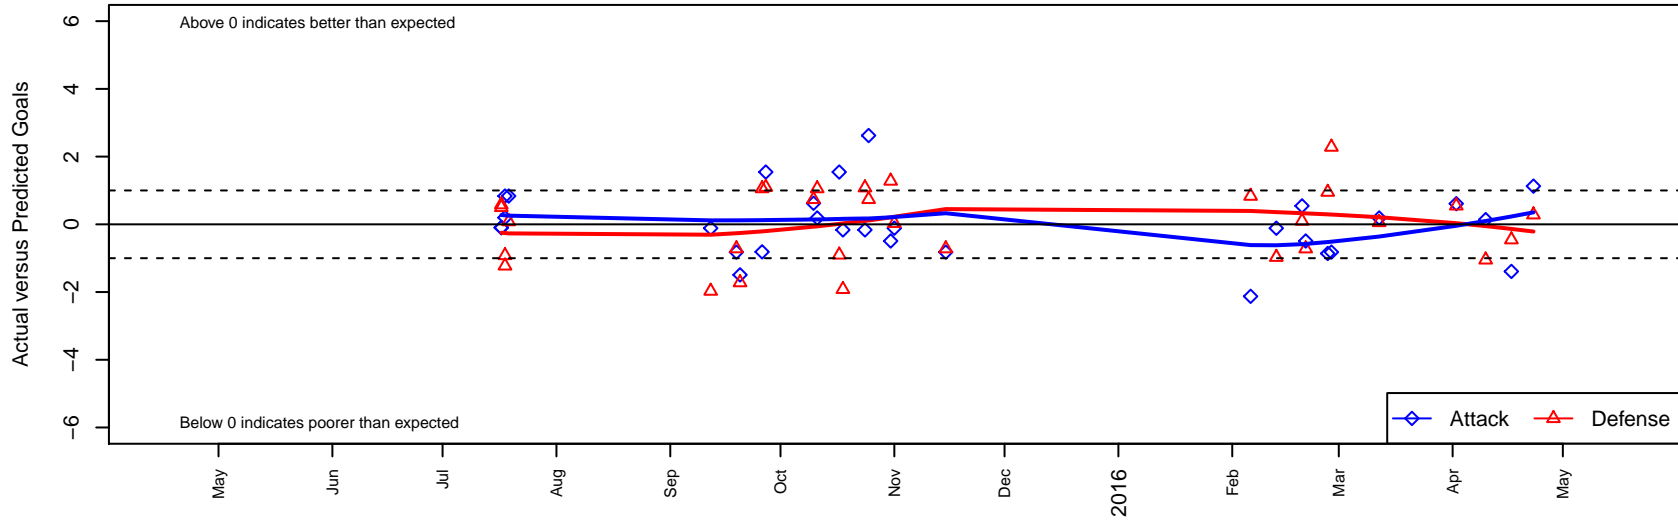

Westside Timbers Copa Red TS G03

Westside Timbers
 Beaverton, OR
 G03 total strength=982
 attack=1.87 defense=1.89
 fall league = PTT G03 Premier Gold
 spr league = Spr OYS G03 Premier Red

alt names used:
 Westside Timbers G03 Copa Red TS
 WT G03 Copa Red TS
 Westside Timbers G03 Copa Red TS
 Westside Timbers G03 Copa Red TS

Venues played:
 2015 Beaverton Cup GU12 Gold
 2015 PTT G03 Premier Gold
 2015 Spr OYS G03 Premier Red
 2015 OYS State Cup G03

Westside Timbers Copa Red TS G03
 Dots are actual minus expected GF (blue circles) and GA (red triangles).
 Blue line is smoothed change in attack strength. Red is smoothed change in defense strength.

**attack and defense variance (black dot)
relative to other teams
and top 10 in region**

**attack and defense rating
relative to others at age
and all opponents in last 13 months**

Performance relative to 13 month average