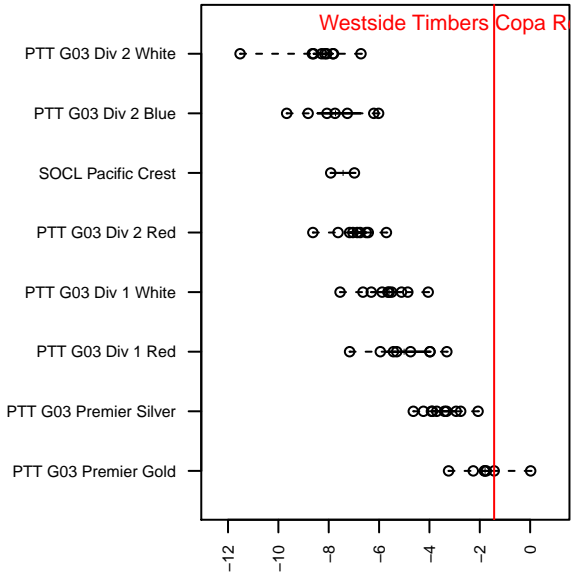

Westside Timbers Copa Red TS G03

Westside Timbers
 Beaverton, OR
 G03 total strength=982
 attack=1.87 defense=1.89
 fall league = PTT G03 Premier Gold
 spr league = Spr OYS G03 Premier Red

alt names used:
 Westside Timbers G03 Copa Red TS
 WT G03 Copa Red TS
 Westside Timbers G03 Copa Red TS
 Westside Timbers G03 Copa Red TS

Venues played:
 2015 Beaverton Cup GU12 Gold
 2015 PTT G03 Premier Gold
 2015 Spr OYS G03 Premier Red
 2015 OYS State Cup G03

Westside Timbers Copa Red TS G03
 Dots are actual minus expected GF (blue circles) and GA (red triangles).
 Blue line is smoothed change in attack strength. Red is smoothed change in defense strength.

**attack and defense variance (black dot)
relative to other teams
and top 10 in region**

**attack and defense rating
relative to others at age
and all opponents in last 13 months**

Performance relative to 13 month average